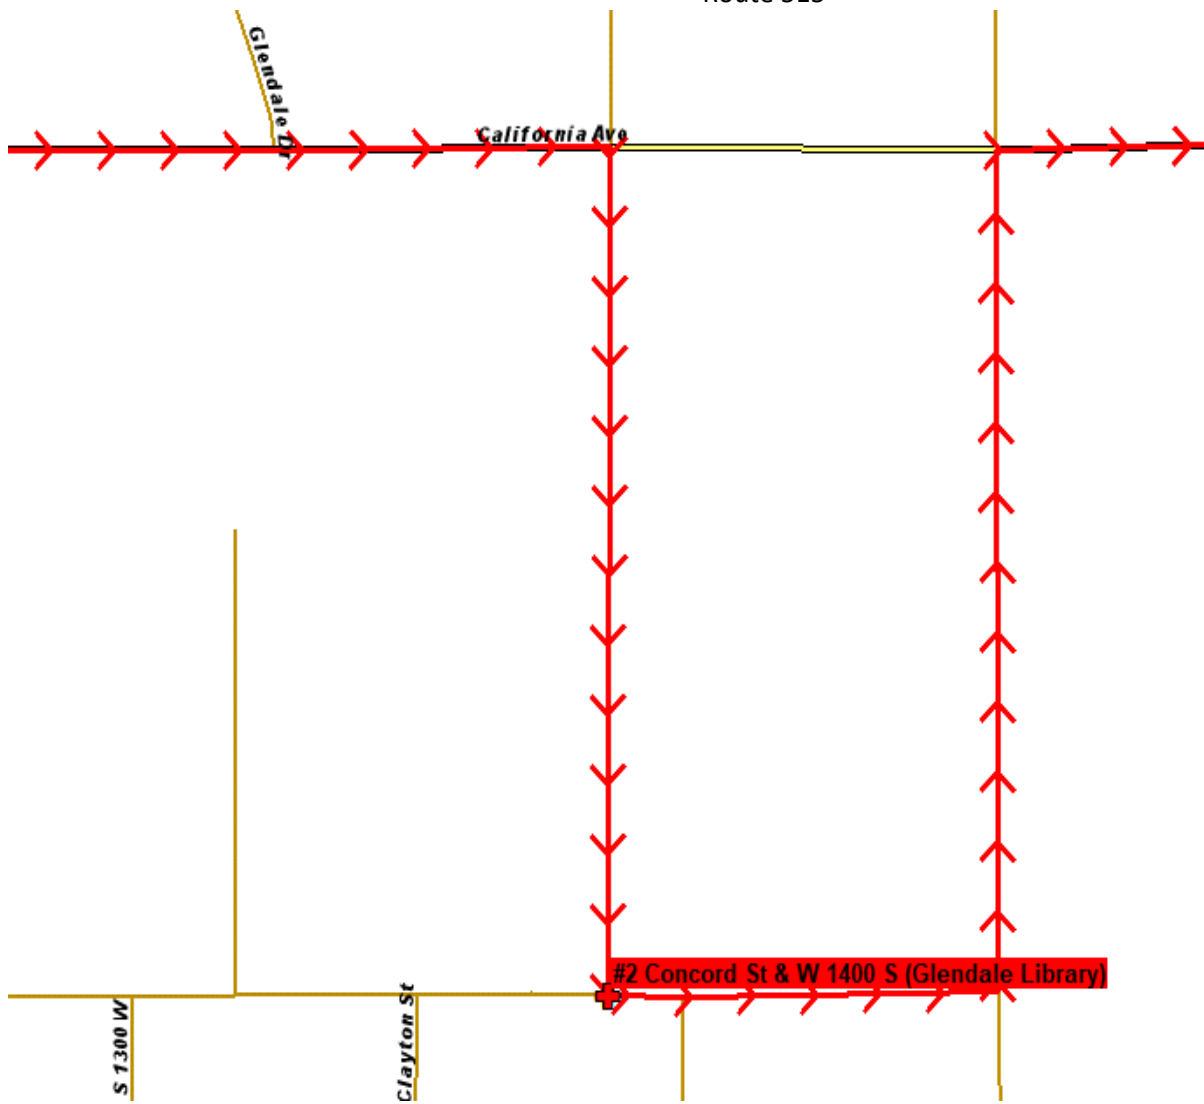

Will drop off and pick up on
800 south

STOP
1700 S & Prospect St

AM
7:13

PM
2:42

Route 508

STOP	AM	PM
Indiana Ave & 1500 W	7:23	2:39
Indiana Ave & 1200 W	7:25	2:37

Will drop off and pick up on 800 south

STOP	AM	PM
500 S & Concord St	7:23	2:40
Navajo St & Arapahoe Ave	7:25	2:38

Will drop off and pick up on
900 South

Route 511

STOP	AM	PM
Burbank Ave & Redwood Dr	7:17	2:42
Glendale Cir & Glendale Dr	7:18	2:44
Montgomery St & 1300 S	7:20	2:46
Frankie Cir & Prospect St	7:21	2:48

Will drop off and pick up on
900 South

Route 512

STOP	AM	PM
Concord St & Harris Ave	7:20	2:41
Stetson Way & Stewart St	7:21	2:43

Will drop off and pick up on
900 South

Route 514

STOP	AM	PM
Glenrose Dr & Cheyenne St	7:17	2:52
American Ave & 1400 W	7:18	2:50
200 S & 1000 W	7:24	2:43
200 S & 500 W	7:26	2:40
322 E Broadway St - YWCA	7:31	2:33

Will drop off and pick up on 800 south

Route 515

STOP

Concord St & 1400 W (Glendale Library)

AM

7:23

PM

2:39