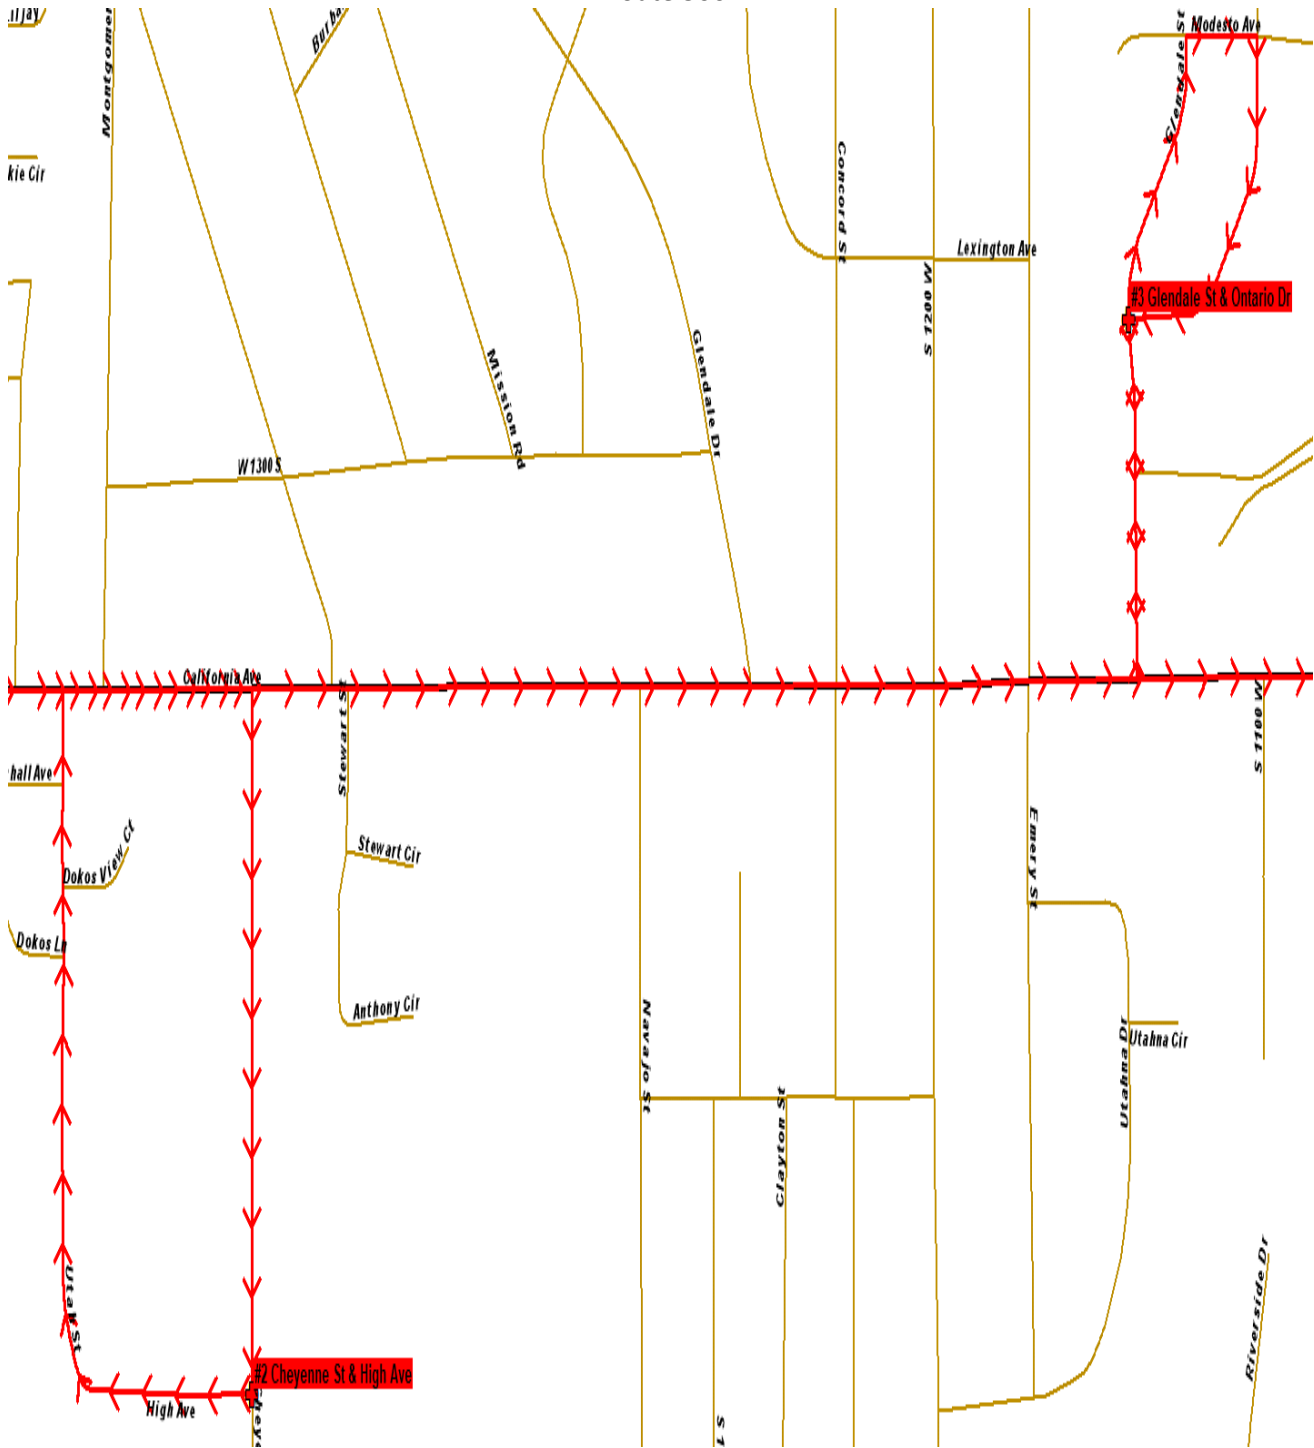

STOP	AM	PM
Emery St & Mead Ave	7:22	2:40
Emery St & Illinois Ave	7:23	2:43

Will drop off and pick up on 800 south

STOP	AM	PM
Glendale Dr & 1300 S	7:23	2:42
Navajo St & Illinois Ave	7:24	2:40

Will drop off and pick up on 800 south

STOP	AM	PM
300 S & Navajo St	7:23	2:42
Adam Galvez St (300 S) & Glendale St	7:24	2:39

Will drop off and pick up on 800 south

Route 506

STOP	AM	PM
Cheyenne St & High Ave	7:19	2:45
Glendale St & Ontario Dr	7:24	2:39

Will drop off and pick up on
800 south

STOP
1700 S & Prospect St

AM
7:13

PM
2:42

Route 508

STOP	AM	PM
Indiana Ave & 1500 W	7:23	2:39
Indiana Ave & 1200 W	7:25	2:37

Will drop off and pick up on 800 south

STOP	AM	PM
500 S & Concord St	7:23	2:40
Navajo St & Arapahoe Ave	7:25	2:38

Route 512

STOP	AM	PM
Concord St & Harris Ave	7:20	2:41
Stetson Way & Stewart St	7:21	2:43

Will drop off and pick up on
900 South

Route 514

STOP	AM	PM
Glenrose Dr & Cheyenne St	7:17	2:52
American Ave & 1400 W	7:18	2:50
200 S & 1000 W	7:24	2:43
200 S & 500 W	7:26	2:40
322 E Broadway St - YWCA	7:31	2:33