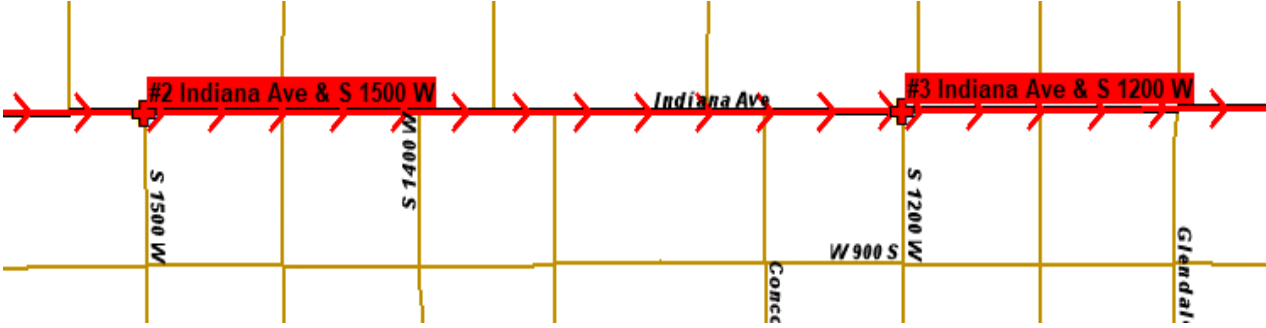

STOP	AM	PM
300 S & Navajo St	7:23	2:42
Adam Galvez St (300 S) & Glendale St	7:24	2:39

Will drop off and pick up on 800 south

Route 506

STOP	AM	PM
Cheyenne St & High Ave	7:19	2:45
Glendale St & Ontario Dr	7:24	2:39

Will drop off and pick up on
800 south

STOP
1700 S & Prospect St

AM
7:13

PM
2:42

Route 508

STOP	AM	PM
Indiana Ave & 1500 W	7:23	2:39
Indiana Ave & 1200 W	7:25	2:37

Will drop off and pick up on 800 south

STOP	AM	PM
500 S & Concord St	7:23	2:40
Navajo St & Arapahoe Ave	7:25	2:38

Will drop off and pick up on
900 South

Route 511

STOP	AM	PM
Burbank Ave & Redwood Dr	7:17	2:42
Glendale Cir & Glendale Dr	7:18	2:44
Montgomery St & 1300 S	7:20	2:46
Frankie Cir & Prospect St	7:21	2:48

Will drop off and pick up on
900 South

Route 512

STOP	AM	PM
Concord St & Harris Ave	7:20	2:41
Stetson Way & Stewart St	7:21	2:43

Will drop off and pick up on
900 South

Route 514

STOP	AM	PM
Glenrose Dr & Cheyenne St	7:17	2:52
American Ave & 1400 W	7:18	2:50
200 S & 1000 W	7:24	2:43
200 S & 500 W	7:26	2:40
322 E Broadway St - YWCA	7:31	2:33