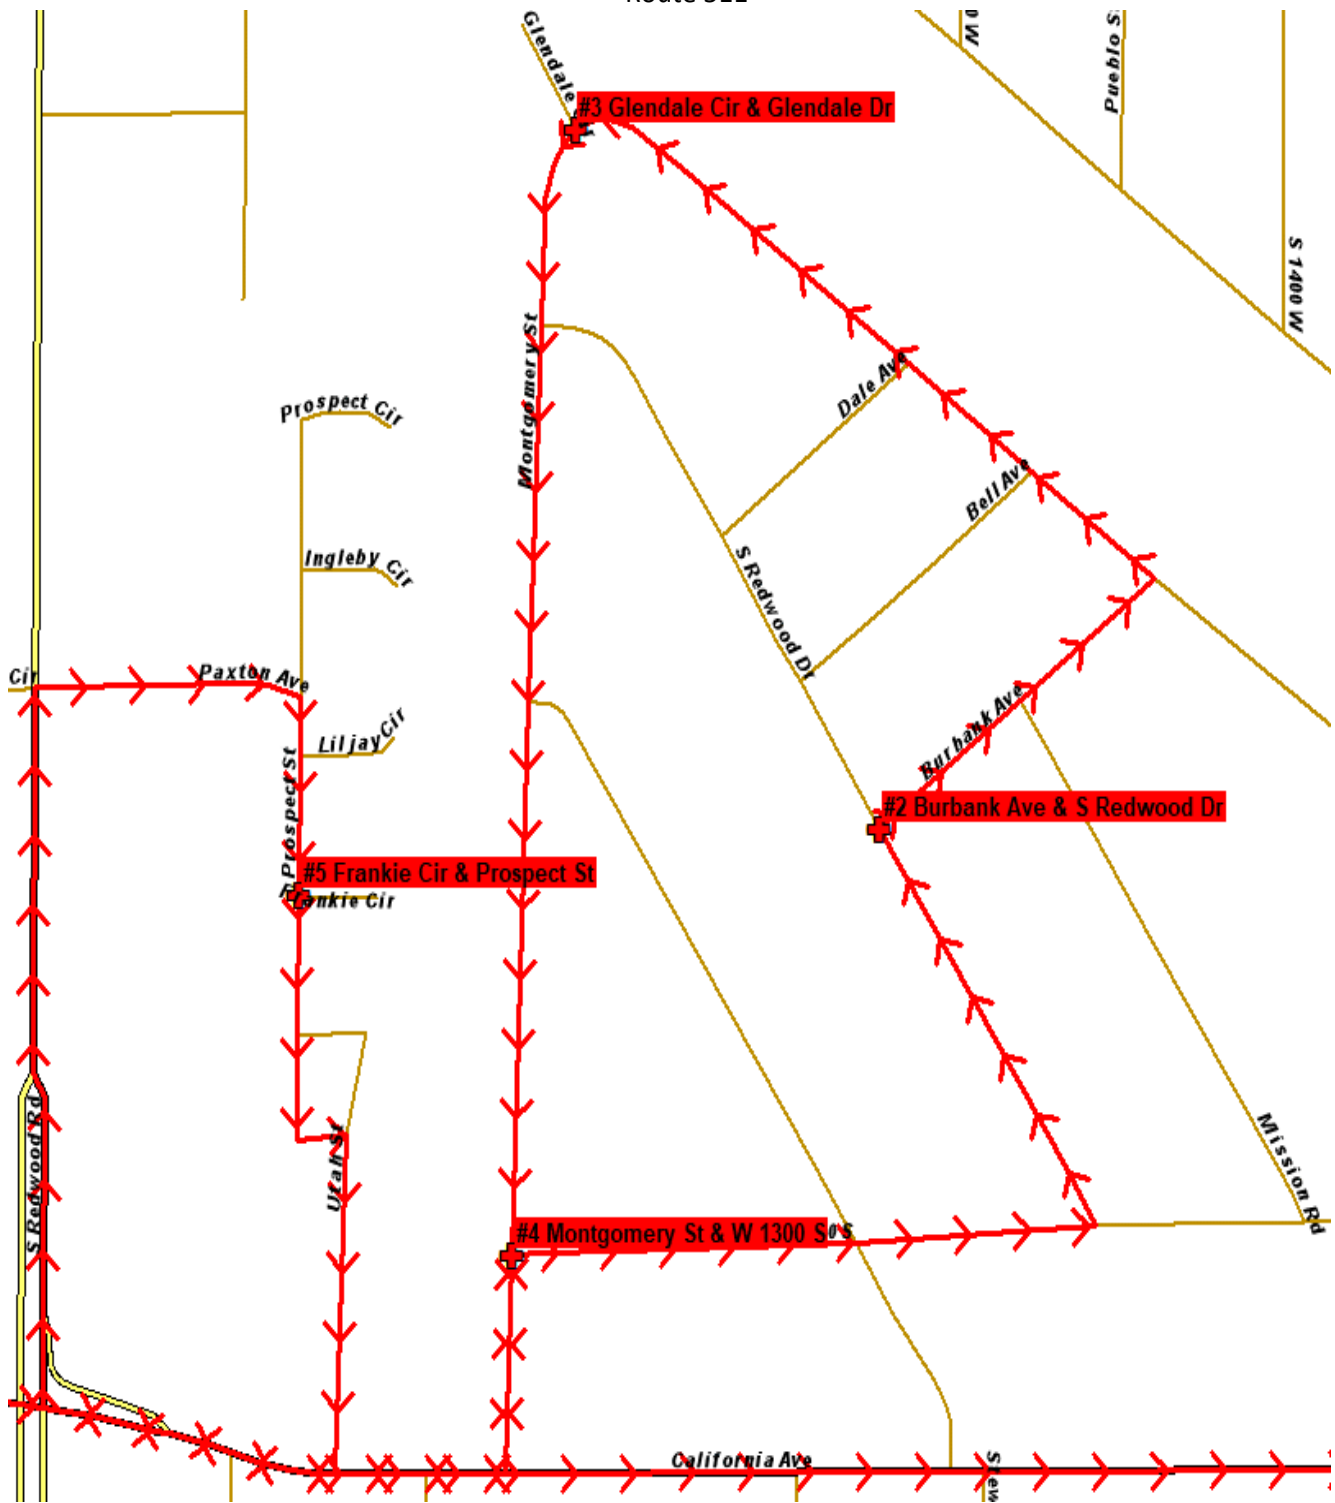

STOP	AM	PM
300 S & Navajo St	7:23	2:42
Adam Galvez St (300 S) & Glendale St	7:24	2:39

Will drop off and pick up on 800 south

Route 506

STOP	AM	PM
Cheyenne St & High Ave	7:19	2:45
Glendale St & Ontario Dr	7:24	2:39

Will drop off and pick up on
800 south

STOP
1700 S & Prospect St

AM
7:13

PM
2:42

Route 508

STOP	AM	PM
Indiana Ave & 1500 W	7:23	2:39
Indiana Ave & 1200 W	7:25	2:37

Will drop off and pick up on 800 south

STOP	AM	PM
500 S & Concord St	7:23	2:40
Navajo St & Arapahoe Ave	7:25	2:38

Will drop off and pick up on
900 South

Route 511

STOP	AM	PM
Burbank Ave & Redwood Dr	7:17	2:42
Glendale Cir & Glendale Dr	7:18	2:44
Montgomery St & 1300 S	7:20	2:46
Frankie Cir & Prospect St	7:21	2:48

Will drop off and pick up on
900 South

Route 512

STOP	AM	PM
Concord St & Harris Ave	7:20	2:41
Stetson Way & Stewart St	7:21	2:43

Will drop off and pick up on
900 South

Route 514

STOP	AM	PM
Glenrose Dr & Cheyenne St	7:17	2:52
American Ave & 1400 W	7:18	2:50
200 S & 1000 W	7:24	2:43
200 S & 500 W	7:26	2:40
322 E Broadway St - YWCA	7:31	2:33