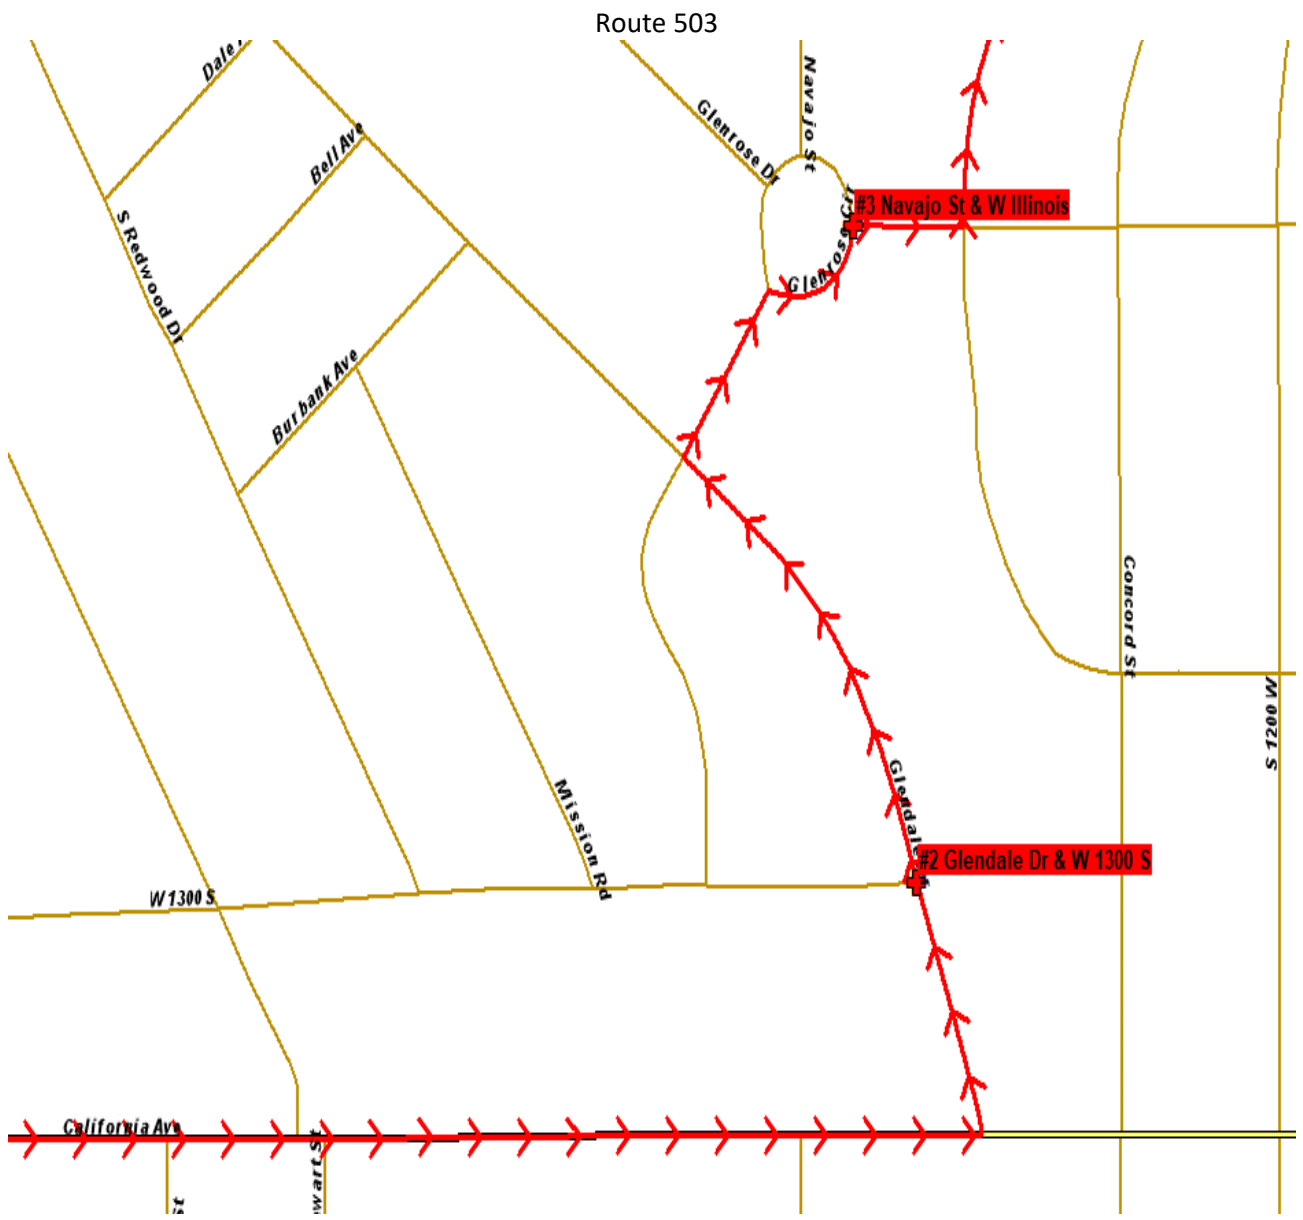

STOP	AM	PM
Emery St & Mead Ave	7:22	2:40
Emery St & Illinois Ave	7:23	2:43

Will drop off and pick up on 800 south

STOP	AM	PM
Glendale Dr & 1300 S	7:23	2:42
Navajo St & Illinois Ave	7:24	2:40

Will drop off and pick up on 800 south

STOP	AM	PM
300 S & Navajo St	7:23	2:42
Adam Galvez St (300 S) & Glendale St	7:24	2:39

Will drop off and pick up on 800 south

Route 506

STOP	AM	PM
Cheyenne St & High Ave	7:19	2:45
Glendale St & Ontario Dr	7:24	2:39

Will drop off and pick up on
800 south

STOP
1700 S & Prospect St

AM
7:13

PM
2:42

Route 508

STOP	AM	PM
Indiana Ave & 1500 W	7:23	2:39
Indiana Ave & 1200 W	7:25	2:37

Will drop off and pick up on 800 south

STOP	AM	PM
500 S & Concord St	7:23	2:40
Navajo St & Arapahoe Ave	7:25	2:38

Route 512

STOP	AM	PM
Concord St & Harris Ave	7:20	2:41
Stetson Way & Stewart St	7:21	2:43

Will drop off and pick up on
900 South

Route 514

STOP	AM	PM
Glenrose Dr & Cheyenne St	7:17	2:52
American Ave & 1400 W	7:18	2:50
200 S & 1000 W	7:24	2:43
200 S & 500 W	7:26	2:40
322 E Broadway St - YWCA	7:31	2:33