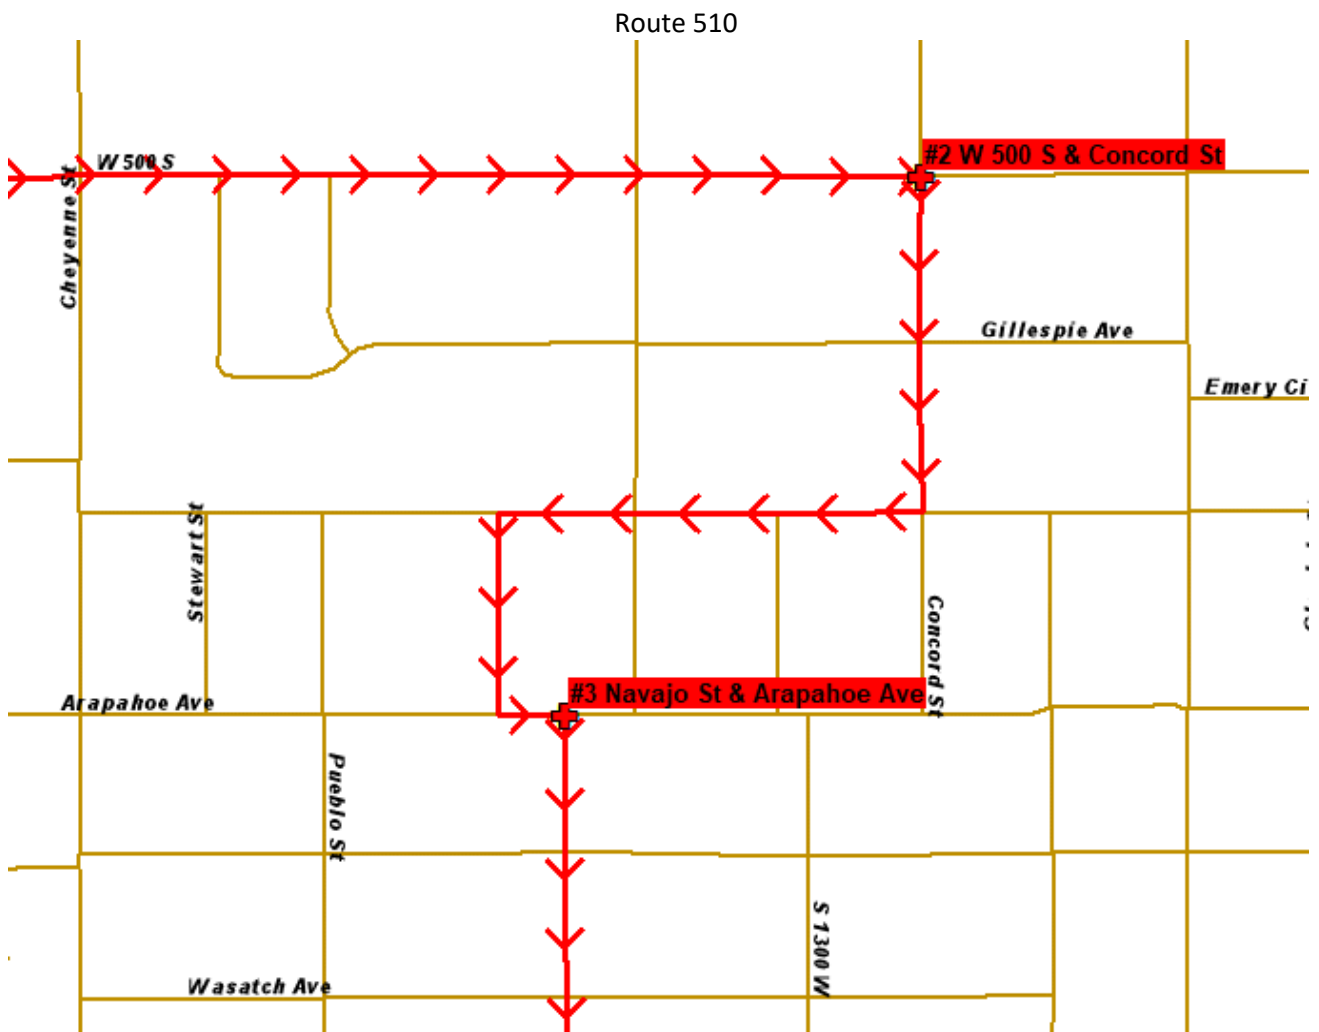

Will drop off and pick up on
800 south

STOP
1700 S & Prospect St

AM
7:13

PM
2:42

Route 508

STOP	AM	PM
Indiana Ave & 1500 W	7:23	2:39
Indiana Ave & 1200 W	7:25	2:37

Will drop off and pick up on 800 south

STOP	AM	PM
500 S & Concord St	7:23	2:40
Navajo St & Arapahoe Ave	7:25	2:38

Will drop off and pick up on
900 South

Route 511

STOP	AM	PM
Burbank Ave & Redwood Dr	7:17	2:42
Glendale Cir & Glendale Dr	7:18	2:44
Montgomery St & 1300 S	7:20	2:46
Frankie Cir & Prospect St	7:21	2:48

Will drop off and pick up on
900 South

Route 512

STOP	AM	PM
Concord St & Harris Ave	7:20	2:41
Stetson Way & Stewart St	7:21	2:43

Will drop off and pick up on
900 South

Route 514

STOP	AM	PM
Glenrose Dr & Cheyenne St	7:17	2:52
American Ave & 1400 W	7:18	2:50
200 S & 1000 W	7:24	2:43
200 S & 500 W	7:26	2:40
322 E Broadway St - YWCA	7:31	2:33

Will drop off and pick up on 800 south

Route 515

STOP

Concord St & 1400 W (Glendale Library)

AM

7:23

PM

2:39