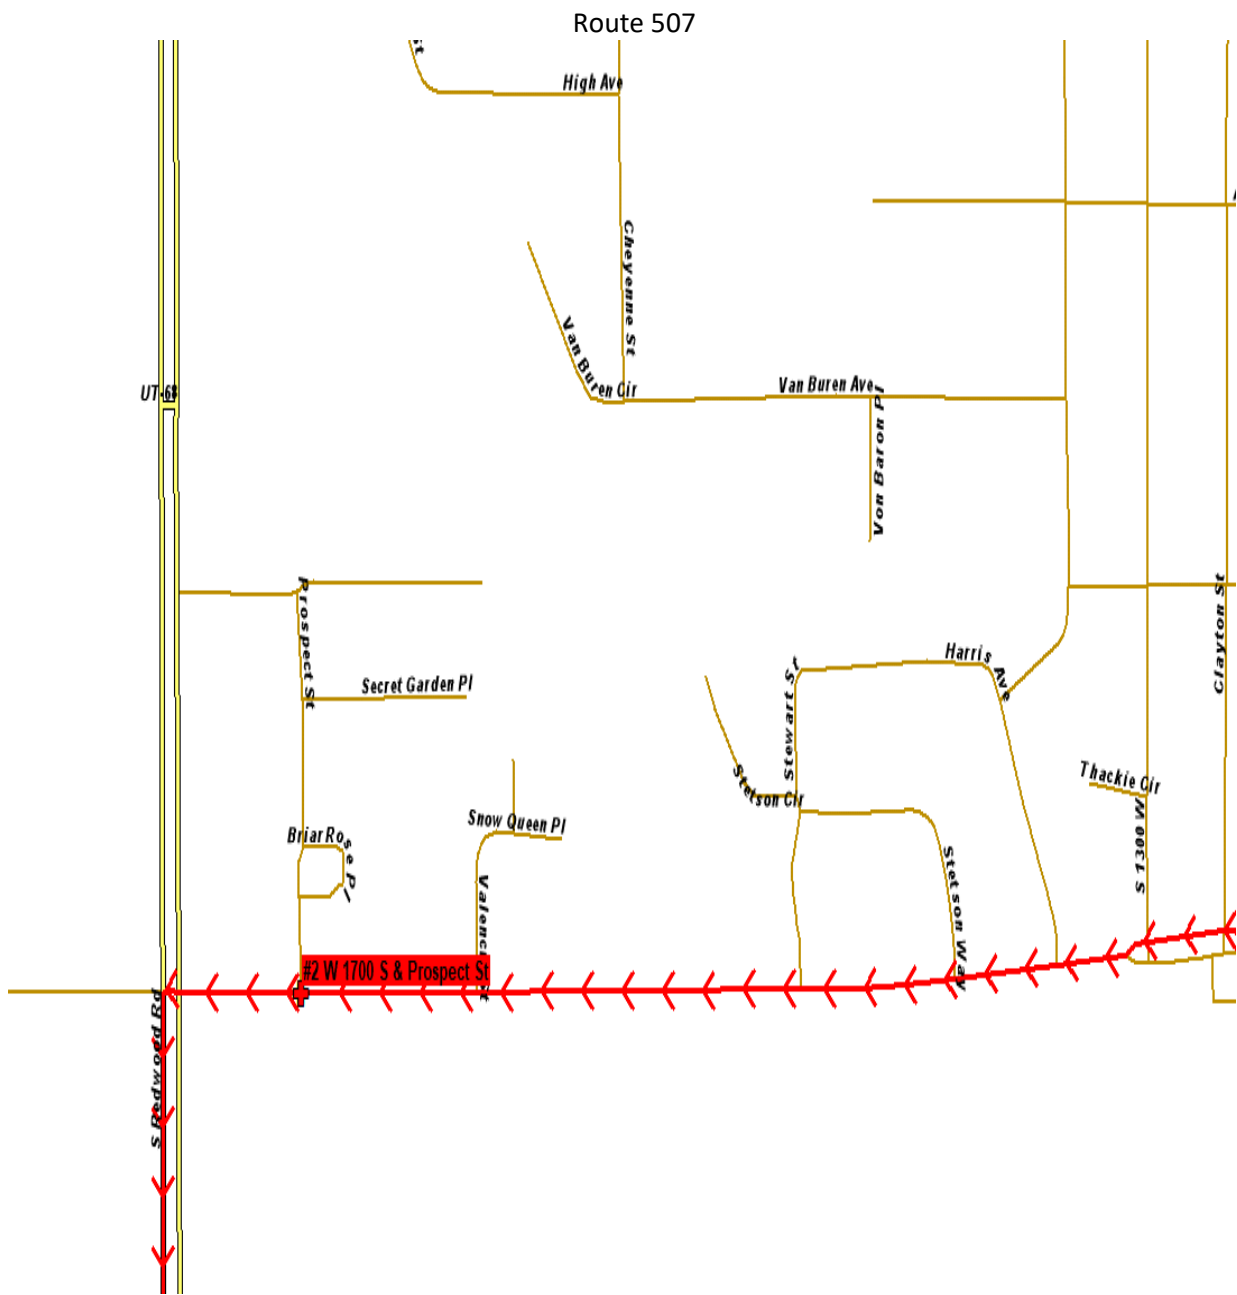

STOP	AM	PM
300 S & Navajo St	7:23	2:42
Adam Galvez St (300 S) & Glendale St	7:24	2:39

Will drop off and pick up on 800 south

Route 506

STOP	AM	PM
Cheyenne St & High Ave	7:19	2:45
Glendale St & Ontario Dr	7:24	2:39

Will drop off and pick up on
800 south

STOP
1700 S & Prospect St

AM
7:13

PM
2:42

Route 508

STOP	AM	PM
Indiana Ave & 1500 W	7:23	2:39
Indiana Ave & 1200 W	7:25	2:37

Will drop off and pick up on 800 south

STOP	AM	PM
500 S & Concord St	7:23	2:40
Navajo St & Arapahoe Ave	7:25	2:38

Will drop off and pick up on
900 South

Route 511

STOP	AM	PM
Burbank Ave & Redwood Dr	7:17	2:42
Glendale Cir & Glendale Dr	7:18	2:44
Montgomery St & 1300 S	7:20	2:46
Frankie Cir & Prospect St	7:21	2:48

Will drop off and pick up on
900 South

Route 512

STOP	AM	PM
Concord St & Harris Ave	7:20	2:41
Stetson Way & Stewart St	7:21	2:43

Will drop off and pick up on
900 South

Route 514

STOP	AM	PM
Glenrose Dr & Cheyenne St	7:17	2:52
American Ave & 1400 W	7:18	2:50
200 S & 1000 W	7:24	2:43
200 S & 500 W	7:26	2:40
322 E Broadway St - YWCA	7:31	2:33