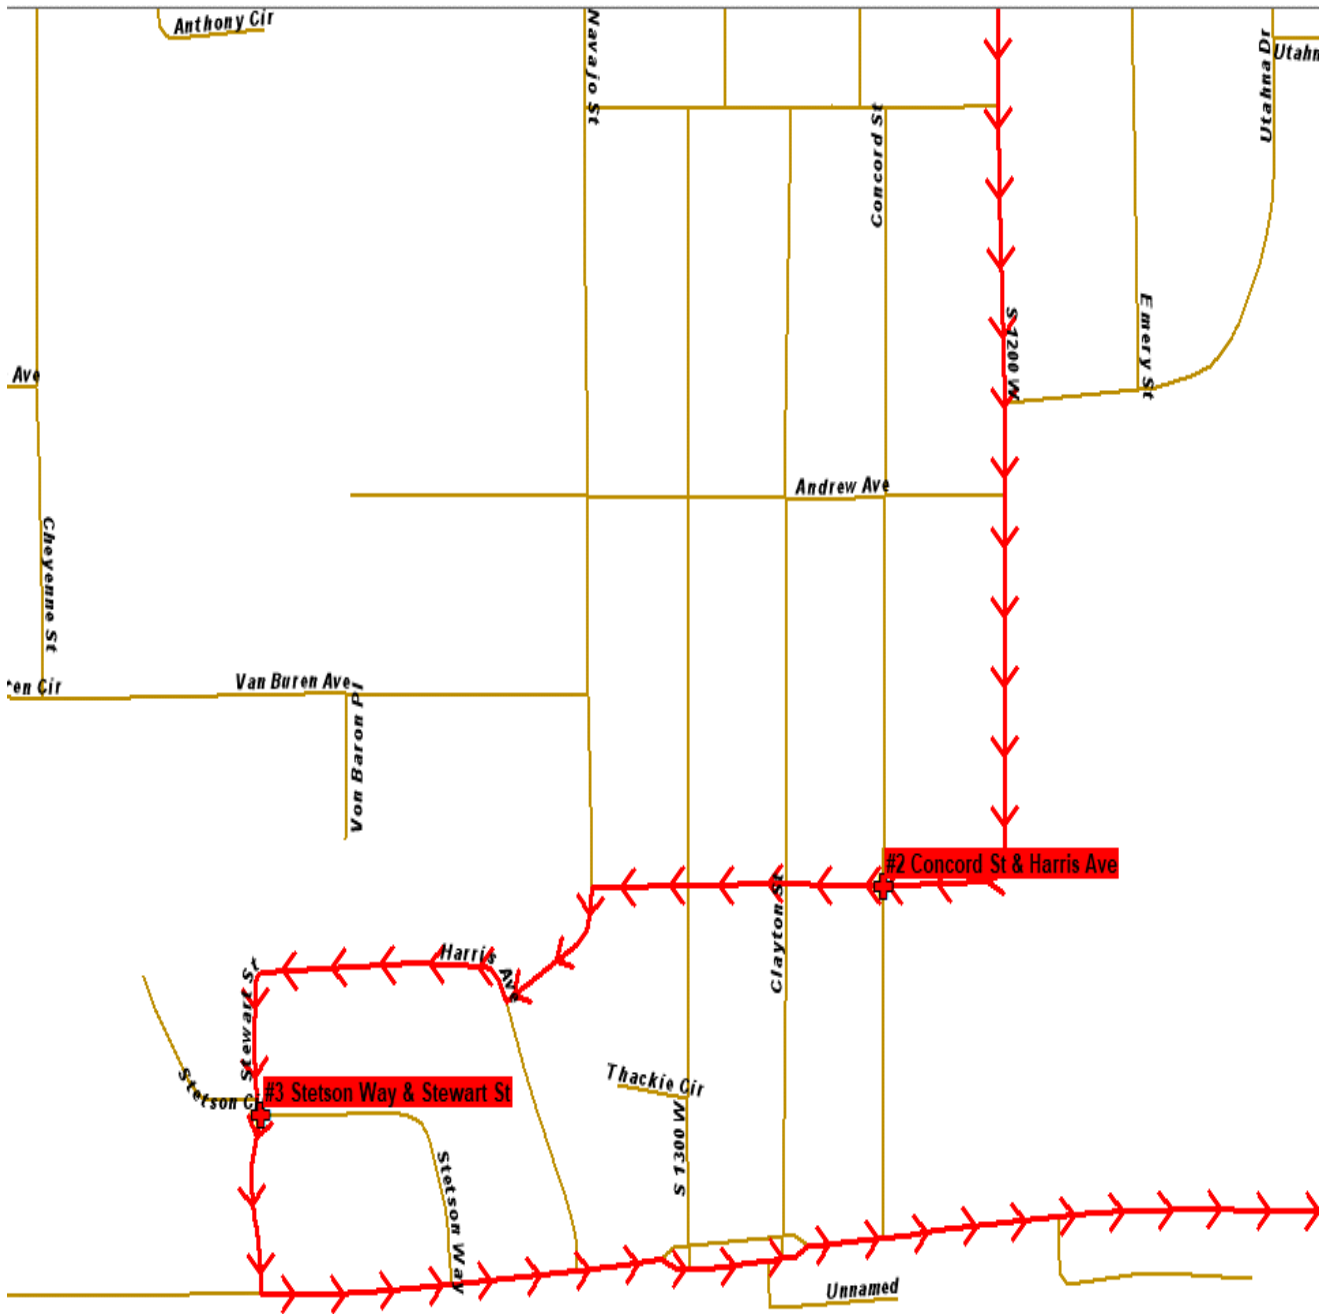

Will drop off and pick up on
800 south

STOP
1700 S & Prospect St

AM
7:13

PM
2:42

Route 508

STOP	AM	PM
Indiana Ave & 1500 W	7:23	2:39
Indiana Ave & 1200 W	7:25	2:37

Will drop off and pick up on 800 south

STOP	AM	PM
500 S & Concord St	7:23	2:40
Navajo St & Arapahoe Ave	7:25	2:38

Will drop off and pick up on
900 South

Route 511

STOP	AM	PM
Burbank Ave & Redwood Dr	7:17	2:42
Glendale Cir & Glendale Dr	7:18	2:44
Montgomery St & 1300 S	7:20	2:46
Frankie Cir & Prospect St	7:21	2:48

Will drop off and pick up on
900 South

Route 512

STOP	AM	PM
Concord St & Harris Ave	7:20	2:41
Stetson Way & Stewart St	7:21	2:43

Will drop off and pick up on
900 South

Route 514

STOP	AM	PM
Glenrose Dr & Cheyenne St	7:17	2:52
American Ave & 1400 W	7:18	2:50
200 S & 1000 W	7:24	2:43
200 S & 500 W	7:26	2:40
322 E Broadway St - YWCA	7:31	2:33

Will drop off and pick up on 800 south

Route 515

STOP

Concord St & 1400 W (Glendale Library)

AM

7:23

PM

2:39