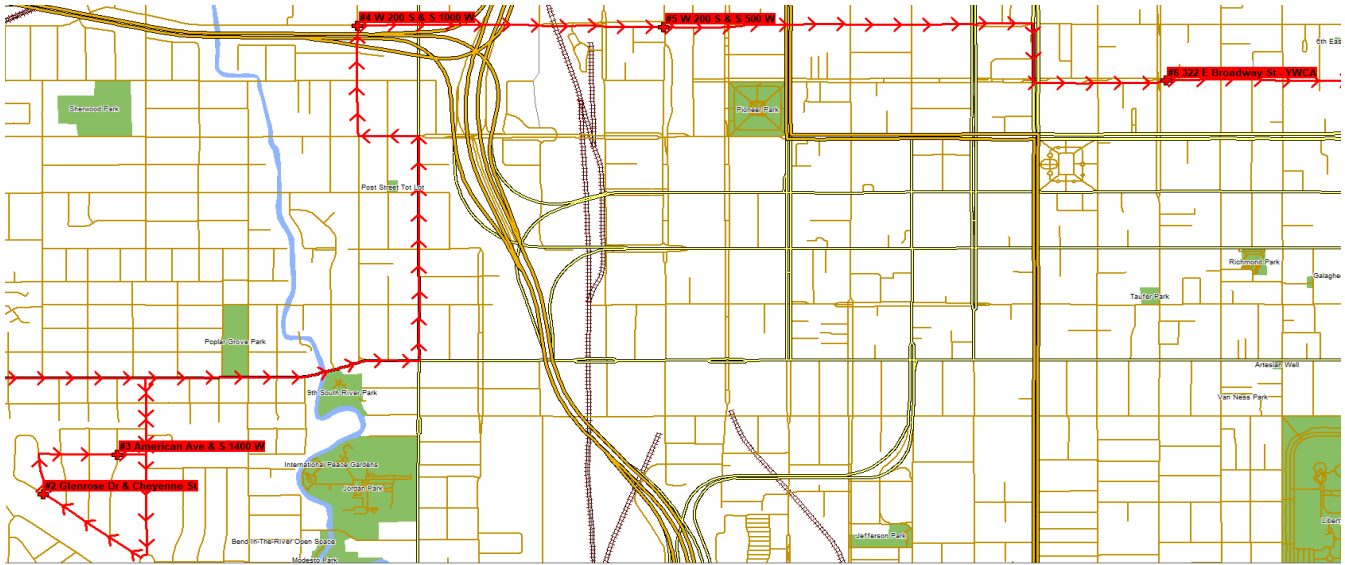

Will drop off and pick up on
800 south

STOP
1700 S & Prospect St

AM
7:13

PM
2:42

Route 508

STOP	AM	PM
Indiana Ave & 1500 W	7:23	2:39
Indiana Ave & 1200 W	7:25	2:37

Will drop off and pick up on 800 south

STOP	AM	PM
500 S & Concord St	7:23	2:40
Navajo St & Arapahoe Ave	7:25	2:38

Will drop off and pick up on
900 South

Route 511

STOP	AM	PM
Burbank Ave & Redwood Dr	7:17	2:42
Glendale Cir & Glendale Dr	7:18	2:44
Montgomery St & 1300 S	7:20	2:46
Frankie Cir & Prospect St	7:21	2:48

Will drop off and pick up on
900 South

Route 512

STOP	AM	PM
Concord St & Harris Ave	7:20	2:41
Stetson Way & Stewart St	7:21	2:43

Will drop off and pick up on
900 South

Route 514

STOP	AM	PM
Glenrose Dr & Cheyenne St	7:17	2:52
American Ave & 1400 W	7:18	2:50
200 S & 1000 W	7:24	2:43
200 S & 500 W	7:26	2:40
322 E Broadway St - YWCA	7:31	2:33

Will drop off and pick up on 800 south

Route 515

STOP

Concord St & 1400 W (Glendale Library)

AM

7:23

PM

2:39