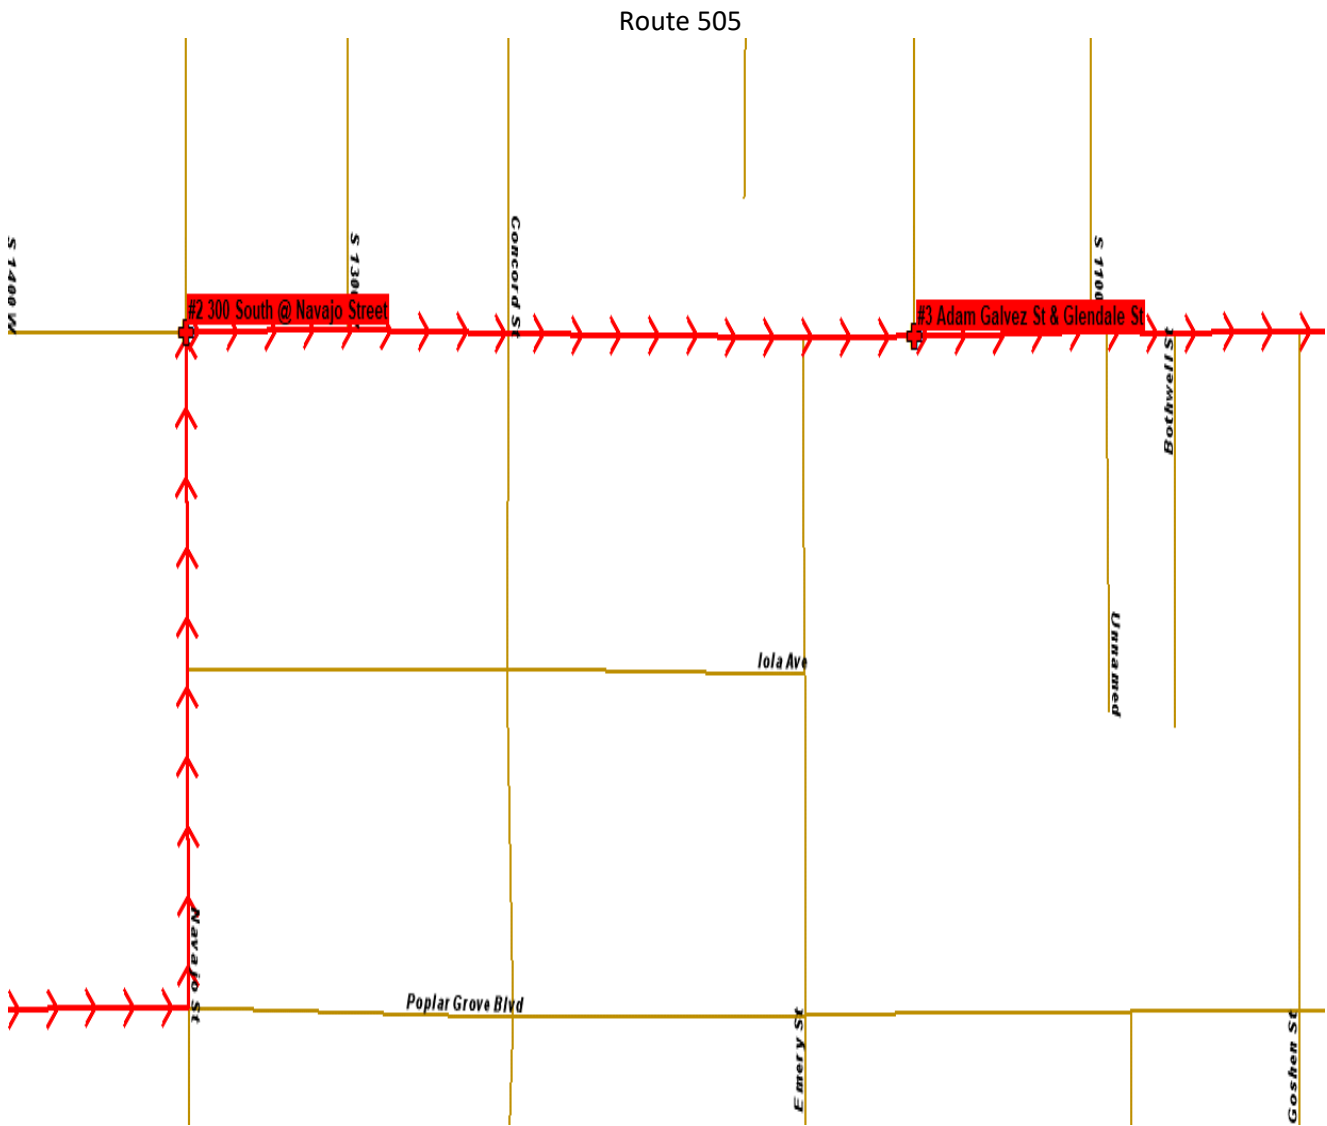

STOP	AM	PM
Emery St & Mead Ave	7:22	2:40
Emery St & Illinois Ave	7:23	2:43

Will drop off and pick up on 800 south

STOP	AM	PM
Glendale Dr & 1300 S	7:23	2:42
Navajo St & Illinois Ave	7:24	2:40

Will drop off and pick up on 800 south

STOP	AM	PM
300 S & Navajo St	7:23	2:42
Adam Galvez St (300 S) & Glendale St	7:24	2:39

Will drop off and pick up on 800 south

Route 506

STOP	AM	PM
Cheyenne St & High Ave	7:19	2:45
Glendale St & Ontario Dr	7:24	2:39

Will drop off and pick up on
800 south

STOP
1700 S & Prospect St

AM
7:13

PM
2:42

Route 508

STOP	AM	PM
Indiana Ave & 1500 W	7:23	2:39
Indiana Ave & 1200 W	7:25	2:37

Will drop off and pick up on 800 south

STOP	AM	PM
500 S & Concord St	7:23	2:40
Navajo St & Arapahoe Ave	7:25	2:38

Will drop off and pick up on
900 South

Route 511

STOP	AM	PM
Burbank Ave & Redwood Dr	7:17	2:42
Glendale Cir & Glendale Dr	7:18	2:44
Montgomery St & 1300 S	7:20	2:46
Frankie Cir & Prospect St	7:21	2:48

Will drop off and pick up on
900 South